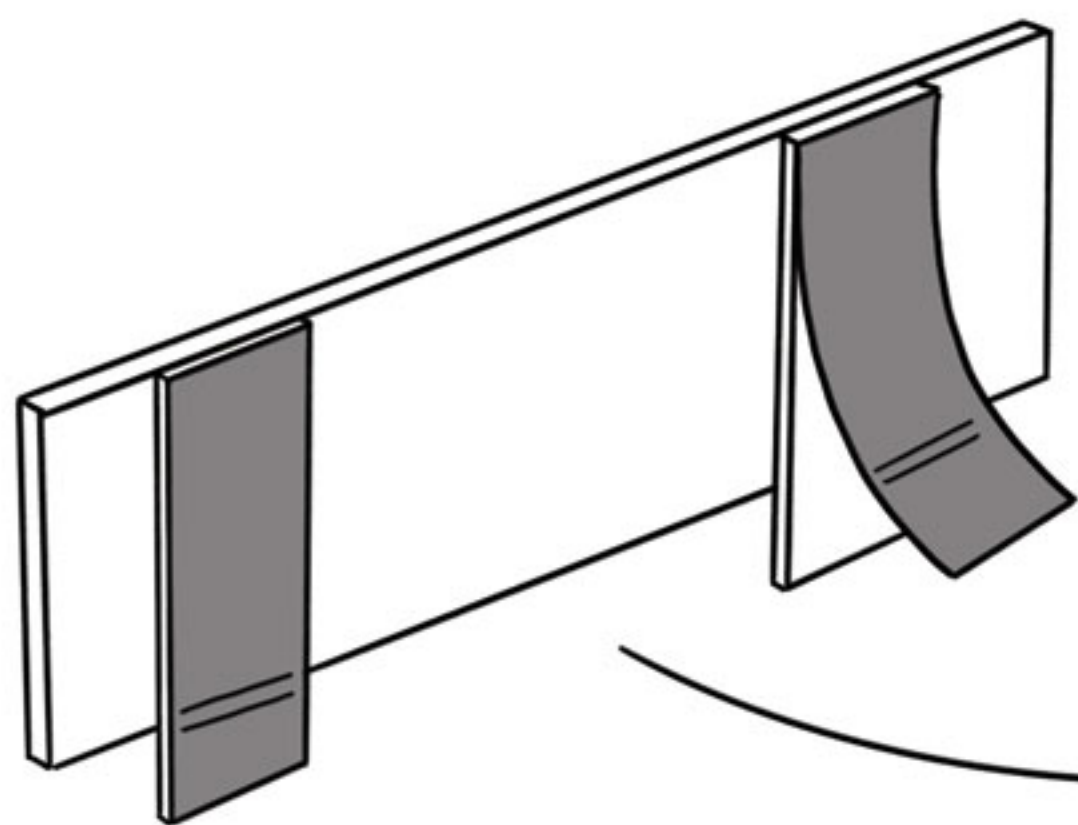

NAYL®

REMOVE

POSITION SHEET METAL
ON THE WALL

AND PRESS FOR
30 SECONDS

POSITION HOLDER AS SHOWN
AND TILT IT SLOWLY AGAINST
THE WALL

INSERT YOUR FAVOURITE
RECORD