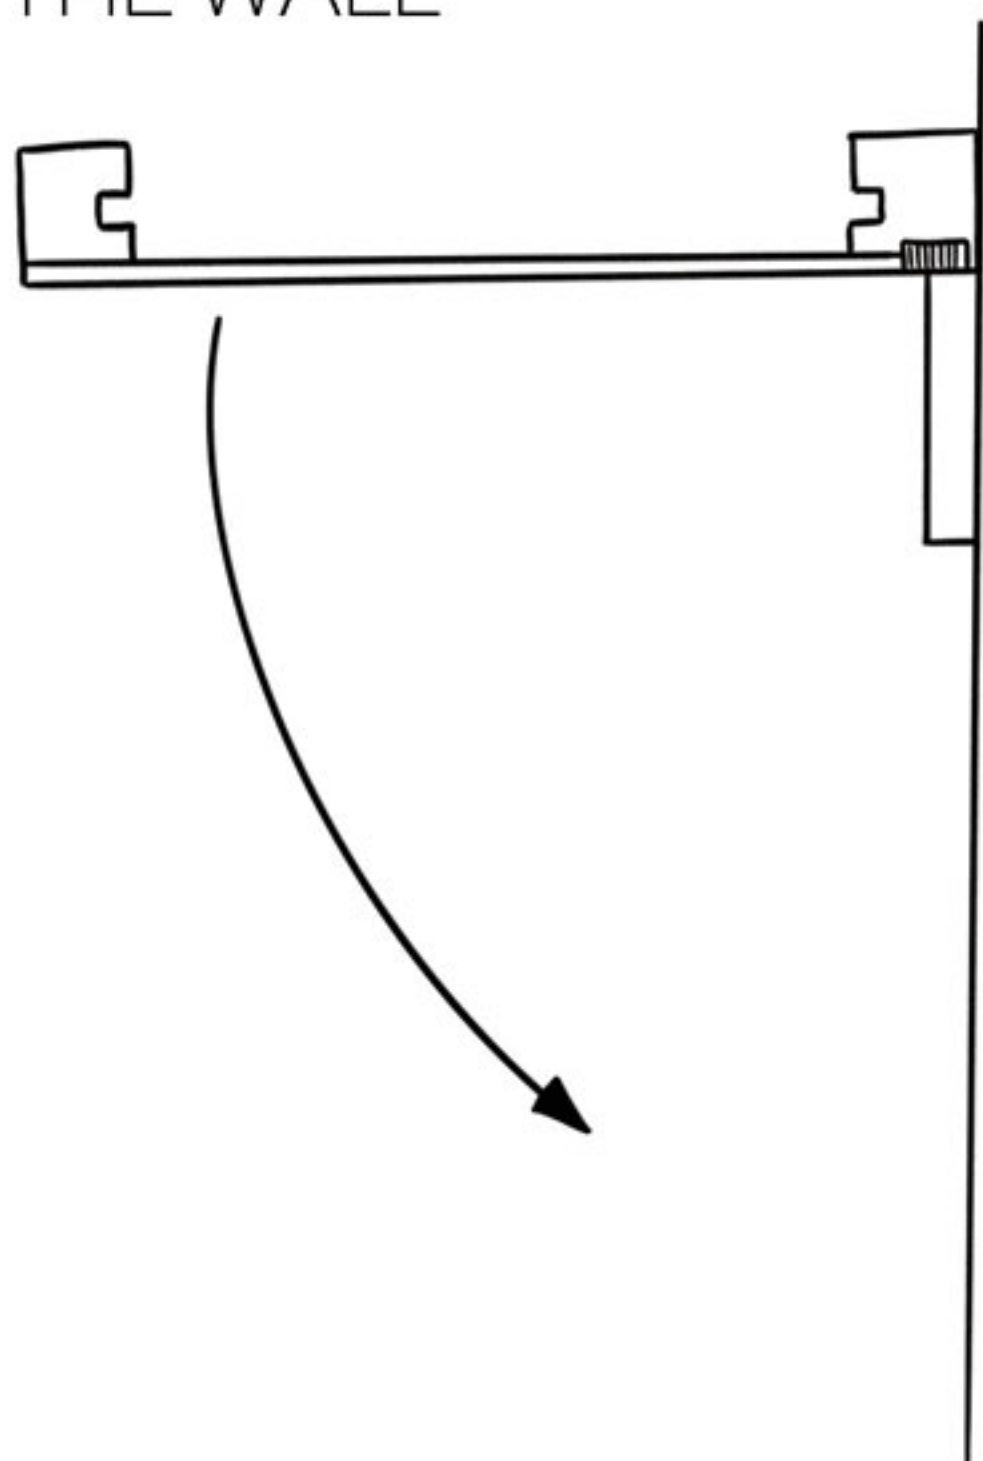

NAYL®

REMOVE

POSITION SHEET METAL
ON THE WALL

AND PRESS FOR
30 SECONDS

POSITION HOLDER AS SHOWN
AND TILT IT SLOWLY AGAINST
THE WALL

INSERT YOUR FAVOURITE
RECORD